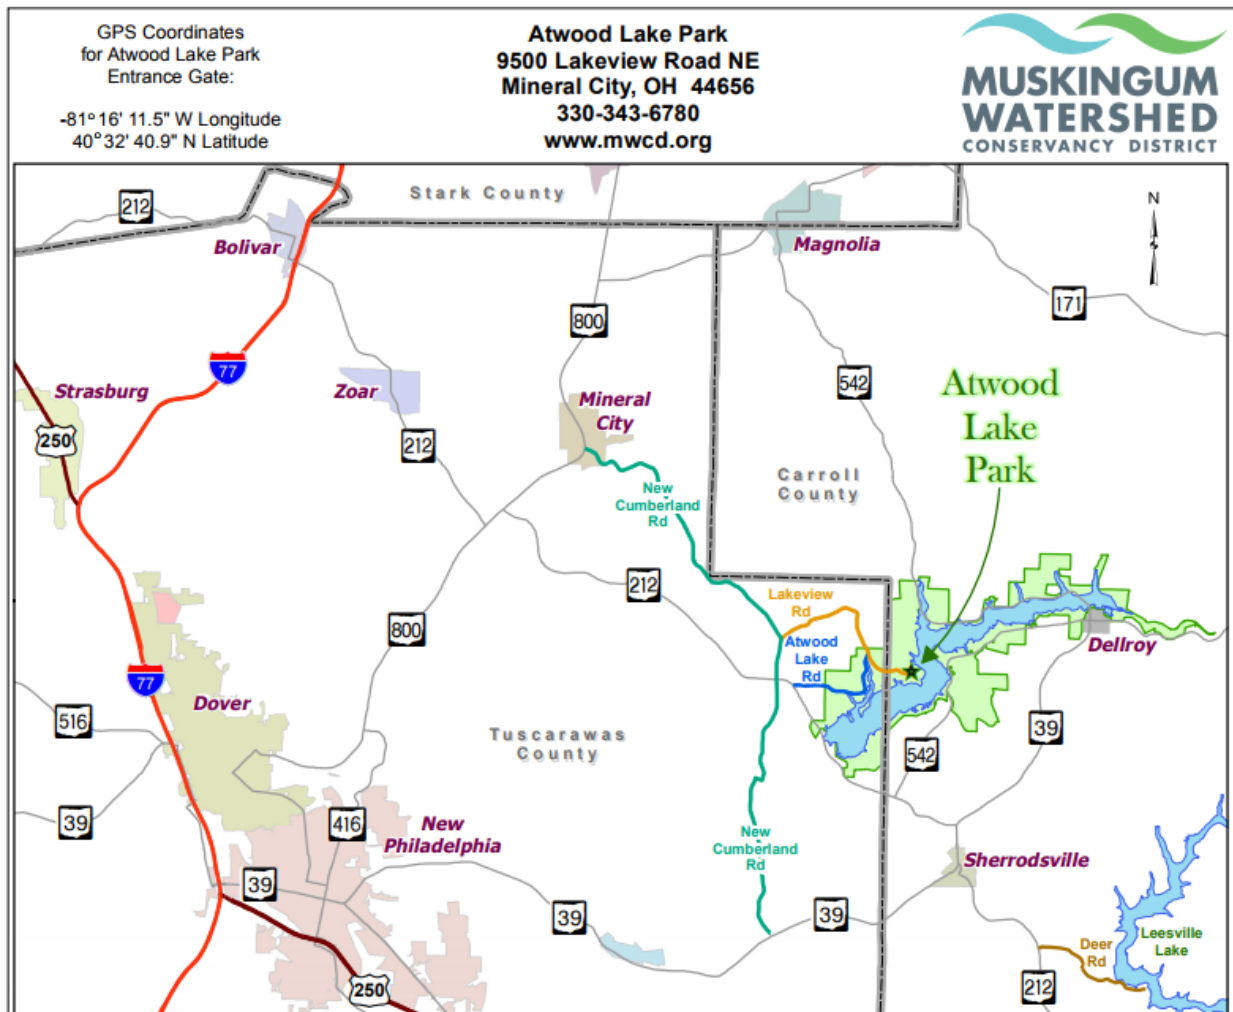

**PRELIMINARY INFORMATION – This file will be updated as more details are worked out.**

**GMC Great Lakers Rally Details**

Dates: Thursday July 12, 2018 thru Sunday July 15, 2018

Location: Atwood Lake Park, 9500 Lakeview Road NE, Mineral City, OH 44656

Atwood Lake is in the Muskingum Watershed. See [www.mwcd.org](http://www.mwcd.org) for lots of information about the area.

**From Columbus, OH:**

- 1 - Follow I-70 East toward Wheeling
- 2 - Take exit 180B to merge onto I-77 N toward Cleveland  
Travel 36.8 miles
- 3 - Take exit 81 for OH-39 E toward US-250 E/New Philadelphia
- 4 - Turn right at OH-39 E/W High Ave  
Travel 1.7 miles
- 5 - Turn left at N Broadway St  
Travel 1.0 mile
- 6 - Turn right at OH-416 N/7 Miles Dr/N Broadway St  
Travel 2.5 miles
- 7 - Turn right at OH-800 N  
Travel 4.5 miles
- 8 - Turn right at OH-212 E  
Travel 6.2 miles
- 9 - Turn left at Atwood Lake Rd  
Travel 1.9 miles
- 10 - Turn right at Lakeview Rd  
Follow Lakeview Road into Atwood Lake Park

*Driving directions have not been verified.*

*Travel distances are approximate.*

*Maps shown are for informational purposes only.*

Created: 3/10/2011  
TAYLOR

**From Cleveland, OH:**

- 1 - Follow I-77 South to Exit 93 OH-212 Zoar/Bolivar
- 2 - Turn left at OH-212 E  
Travel 2.7 miles
- 3 - Turn right at OH-212 E/Main St  
Follow OH-212 E for 3.1 miles
- 4 - Turn left at OH-212 E/OH-800 N  
Travel 0.4 miles
- 5 - Take the first right onto OH-212 E  
Travel 6.2 miles
- 6 - Turn left at Atwood Lake Road  
Travel 1.9 miles
- 7 - Turn right at Lakeview Rd  
Follow Lakeview Road into Atwood Lake Park