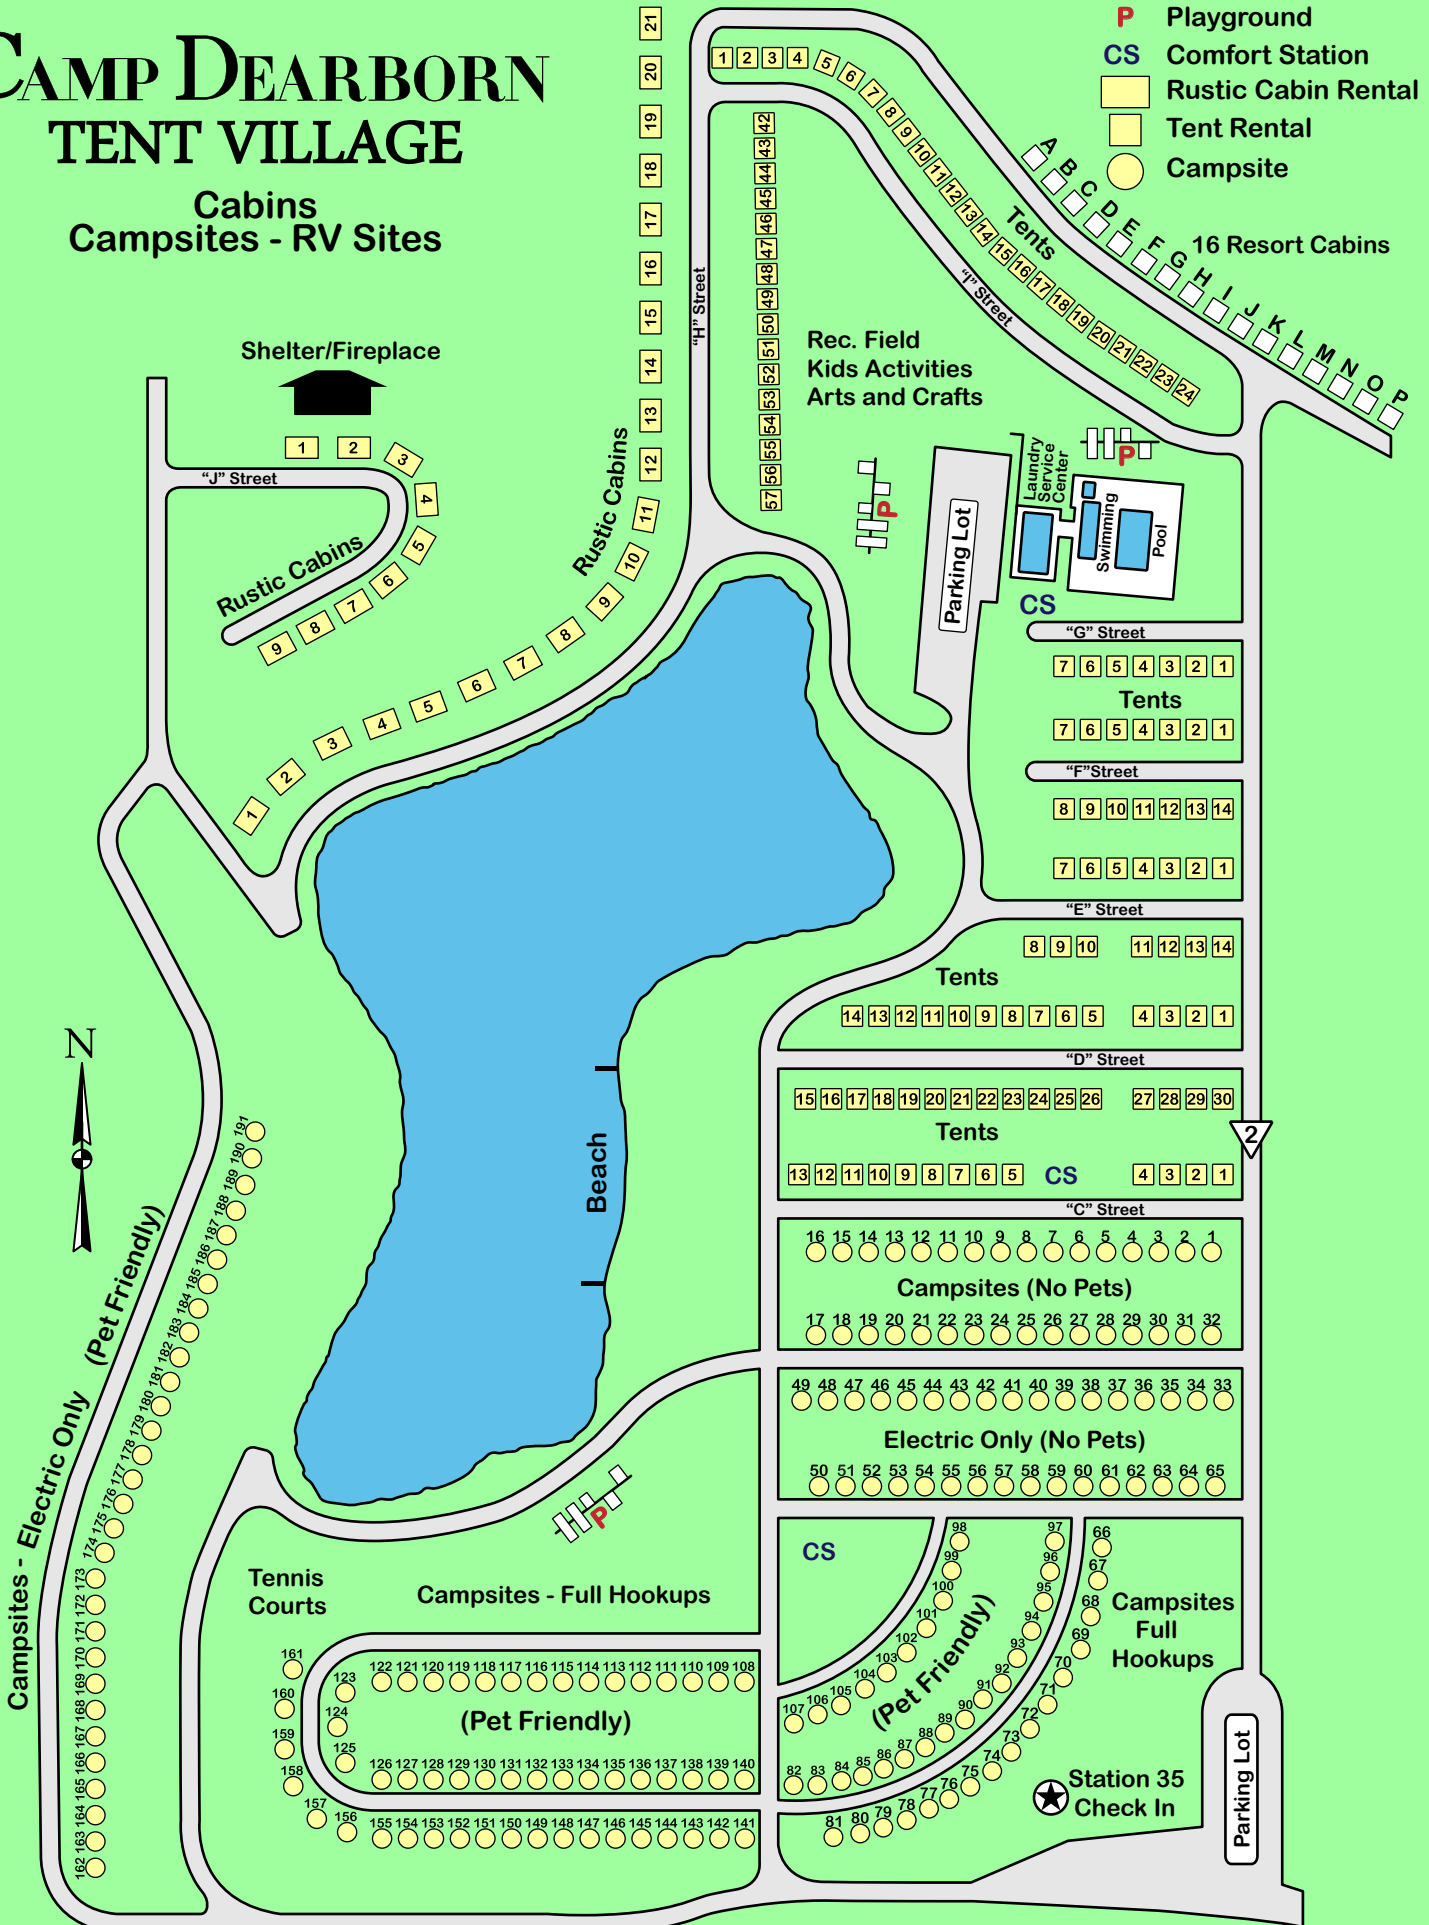

CAMP DEARBORN TENT VILLAGE

Cabins
Campsites - RV Sites

LEGEND

- **P** Playground
- **CS** Comfort Station
- Rustic Cabin Rental
- Tent Rental
- Campsite

* Ice available at Office, Station 35 and Canteen
Bait available at Station 35 only