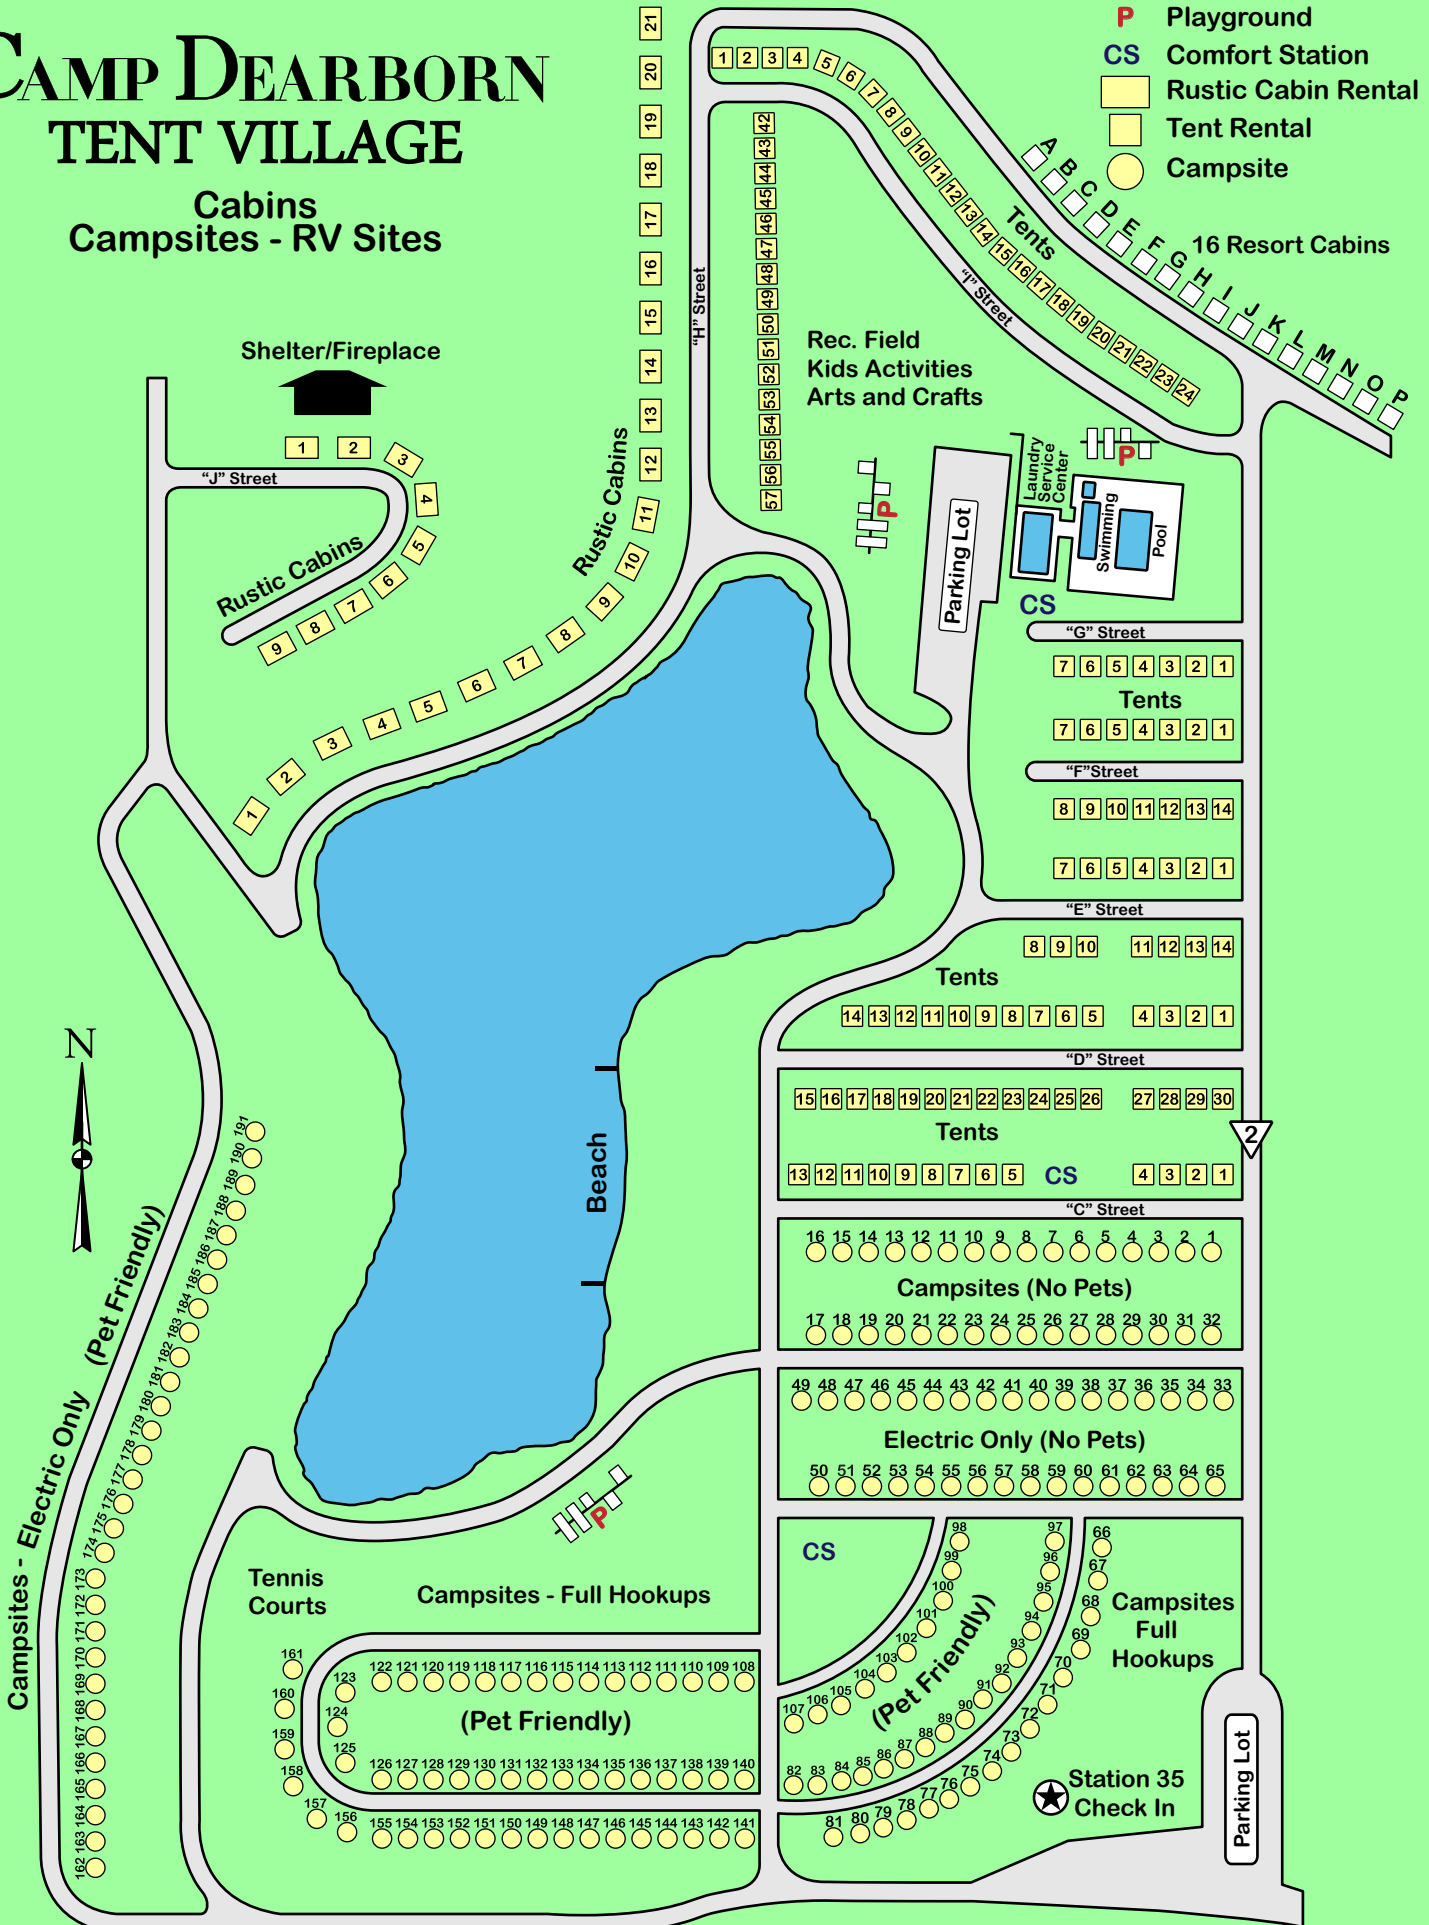

Contact should you have any questions: Becky Johnson Telephone: 248-343-7636

Finding the campground:

GPS Coordinates: 42.5792153, -83.6292385

CAMP DEARBORN

SPEED LIMIT - 15 mph in Park

Mystic Creek
Golf Course
27 Holes

Picnic Site Rental

- (A) - Evergreen (1,000)
A1 (500) A2 (500)
- (B) - Mystic Field (600)
B1 (300) B2 (300)
- (F) - New Maple (500-5000)

CAMP DEARBORN
Information and Reservations
1700 General Motors Rd.
Milford, MI 48380
(248) 684-6000
(313) 943-2076

CAMP DEARBORN TENT VILLAGE

Cabins
Campsites - RV Sites

LEGEND

- P** Playground
- CS** Comfort Station
- Rustic Cabin Rental
- Tent Rental
- Campsite

* Ice available at Office, Station 35 and Canteen
Bait available at Station 35 only